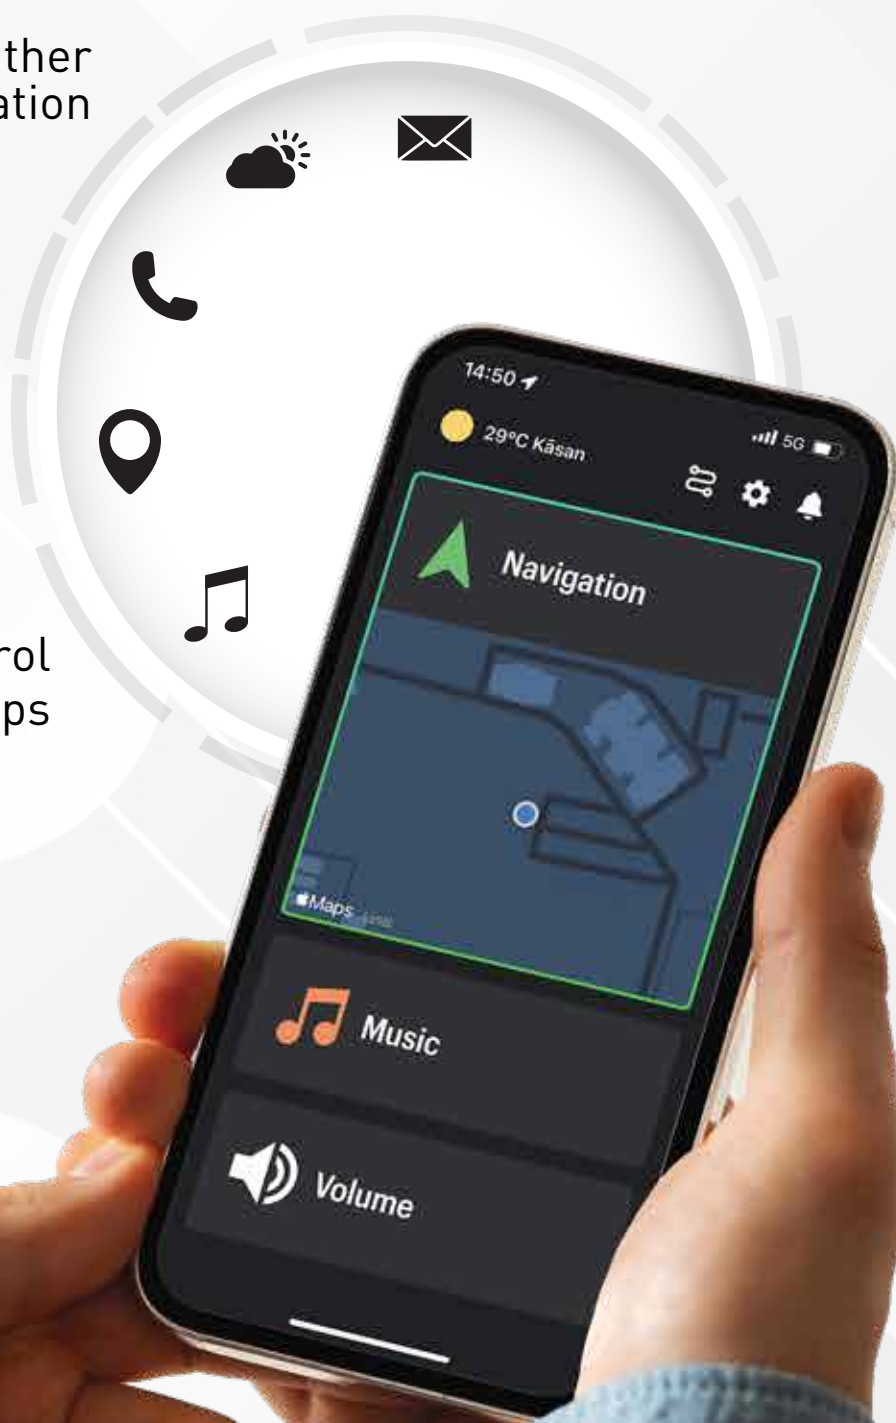

# Honda RoadSync

The Honda RoadSync App connects your smartphone to your Activa via Bluetooth, enabling you to access essential functions such as navigation, calls, texts, and music without interrupting your ride.

Manage messages  
via voice commands

Get real-time weather  
updates for any location

Manage and make calls  
directly from your Activa

Use turn-by-turn navigation  
to reach anywhere

Enjoy music control  
at your fingertips